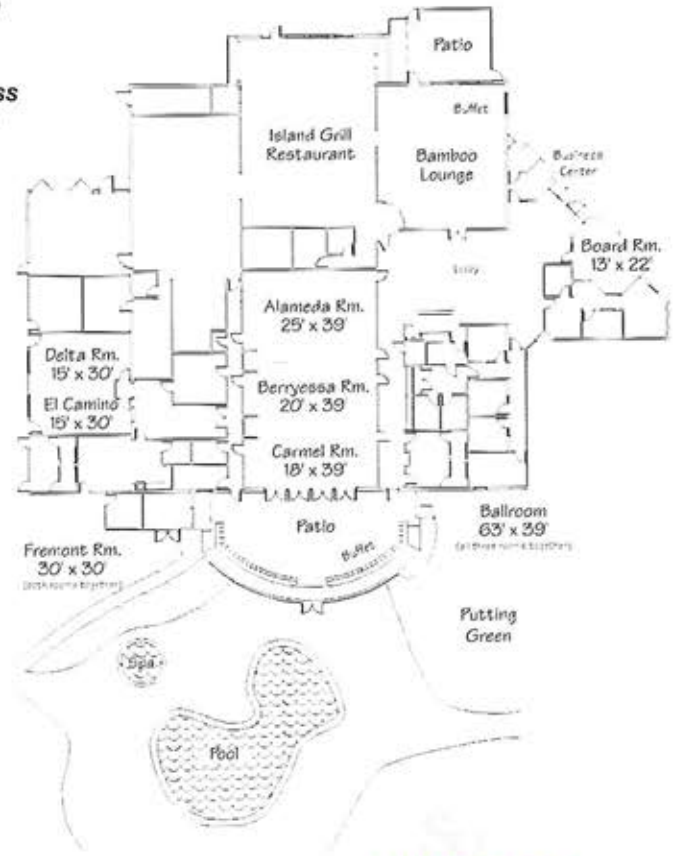

Wyndham Garden San Jose Airport
Is just one mile from
San Jose Intl Airport

WYNDHAM GARDEN
San Jose
(408) 453-5340